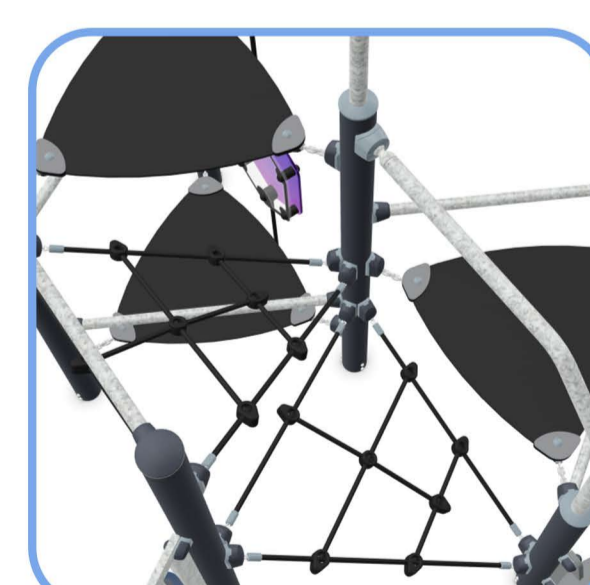

SCAN ME WITH YOUR SMART PHONE

33+ USERS
AGE 2-12 RANGE
17+ PLAY FEATURES

ROLLER DRAWING WALL

BONGO DRUMS

ULTIMATE SENSORY FUNPOINT

GROUND LEVEL ACTIVITIES

- OPTIC PANELS
- DRAWING WALL
- BONGO DRUMS
- HANG OUT POD
- CLIMBING NETS
- MEMBRANE SEATS
- XYLOPHONE PLAY PANEL

THE WALKS INCLUSIVE PLAY AREA

KINGS LYNN & WEST NORFOLK BOROUGH COUNCIL

MULTI LEVEL PLAY OPPORTUNITES
THANKS TO ITS TRANSPARENT DESIGN, USERS OF ALL ABILITIES CAN BE INVOLVED IN PLAY. THE MANY SENSORY, MOVEABLE ACTIVITIES ADD TO DRAMATIC PLAY, STIMULATING LANGUAGE AND COMMUNICATION SKILLS

THE UNIT FORMS A WHOLE PLAYGROUND WITH ITS DIVERSE PLAY ACTIVITIES.

TRANSPARENT LAYERED PLAY

HANGOUT POD

HANGOUT POD

OPTICAL PANELS

ANGLED CLIMBING NETS

MEMBRANE PLATFORMS

XYLOPHONE

SWING WITH IX YOU AND ME SEAT AND IX MIRAGE SEAT

TRAMPOLINE

WHEELCHAIR CAROUSEL

COMMUNICATION PANEL

SIGN LANGUAGE PANEL

BRILLE PANEL

- CLIMBING
- BALANCING
- CLAMBERING
- ROCKING
- SOCIAL PLAY
- ROLE PLAY
- STRENGTH
- INCLUSIVITY
- TACTILE
- EXPLORING