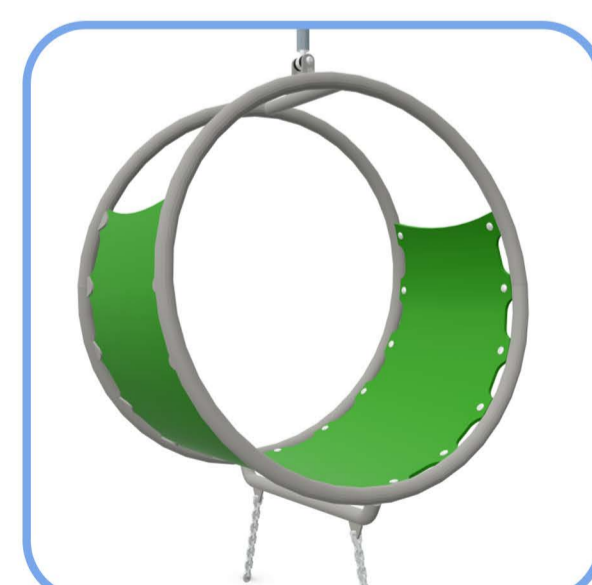

SCAN ME WITH YOUR SMART PHONE

33+ USERS
AGE 2-12 RANGE
17+ PLAY FEATURES

ROLLER DRAWING WALL

BONGO DRUMS

ULTIMATE SENSORY FUNPOINT

GROUND LEVEL ACTIVITIES

- OPTIC PANELS
- DRAWING WALL
- BONGO DRUMS
- HANG OUT POD
- CLIMBING NETS
- MEMBRANE SEATS
- XYLOPHONE PLAY PANEL

THE WALKS INCLUSIVE PLAY AREA

KINGS LYNN & WEST NORFOLK BOROUGH COUNCIL

MULTI LEVEL PLAY OPPORTUNITES
THANKS TO ITS TRANSPARENT DESIGN, USERS OF ALL ABILITIES CAN BE INVOLVED IN PLAY. THE MANY SENSORY, MOVEABLE ACTIVITIES ADD TO DRAMATIC PLAY, STIMULATING LANGUAGE AND COMMUNICATION SKILLS

THE UNIT FORMS A WHOLE PLAYGROUND WITH ITS DIVERSE PLAY ACTIVITIES.

TRANSPARENT LAYERED PLAY

HANGOUT POD

HANGOUT POD

OPTICAL PANELS

ANGLED CLIMBING NETS

MEMBRANE PLATFORMS

XYLOPHONE

SWING WITH IX YOU AND ME SEAT AND IX MIRAGE SEAT

TRAMPOLINE

WHEELCHAIR CAROUSEL

COMMUNICATION PANEL

SIGN LANGUAGE PANEL

BRILLE PANEL

- CLIMBING
- BALANCING
- CLAMBERING
- ROCKING
- SOCIAL PLAY
- ROLE PLAY
- STRENGTH
- INCLUSIVITY
- TACTILE
- EXPLORING