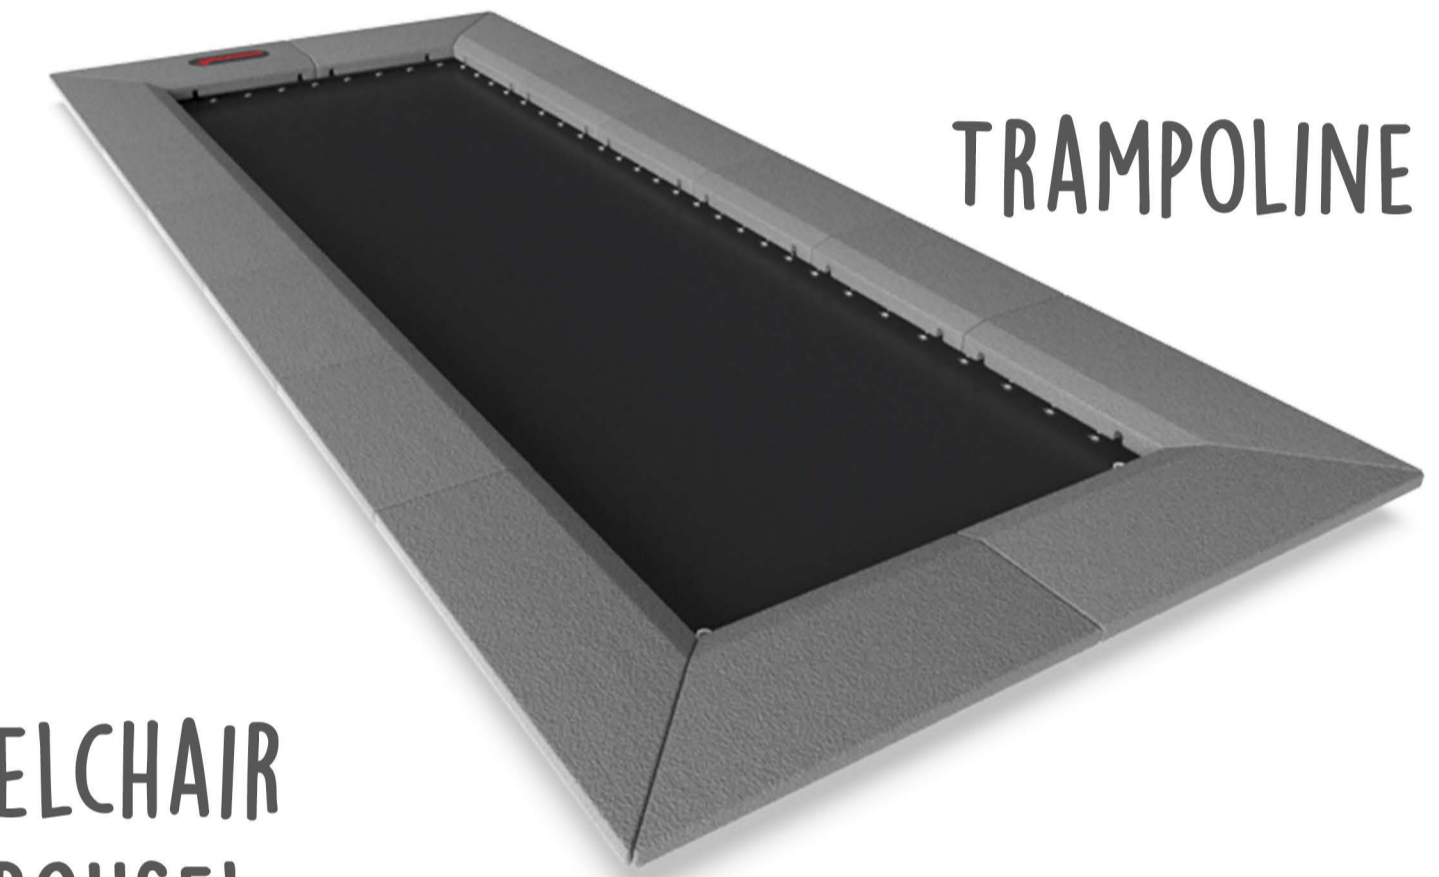

THE UNIT FORMS A WHOLE PLAYGROUND WITH ITS DIVERSE PLAY ACTIVITIES.

TRANSPARENT LAYERED PLAY

HANGOUT POD

HANGOUT POD

OPTICAL PANELS

ANGLED CLIMBING NETS

MEMBRANE PLATFORMS

XYLOPHONE

SWING WITH IX YOU AND ME SEAT AND IX MIRAGE SEAT

TRAMPOLINE

WHEELCHAIR CAROUSEL

COMMUNICATION PANEL

SIGN LANGUAGE PANEL

BRILLE PANEL

- CLIMBING
- BALANCING
- CLAMBERING
- ROCKING
- SOCIAL PLAY
- ROLE PLAY
- STRENGTH
- INCLUSIVITY
- TACTILE
- EXPLORING