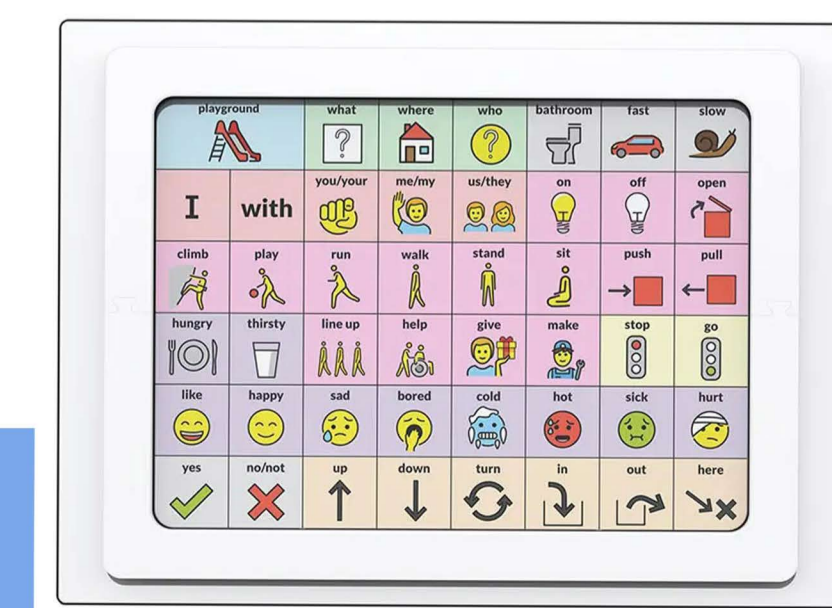

SCAN ME WITH YOUR SMART PHONE

33+ USERS
AGE 2-12 RANGE
17+ PLAY FEATURES

ROLLER DRAWING WALL

BONGO DRUMS

ULTIMATE SENSORY FUNPOINT

GROUND LEVEL ACTIVITIES

- OPTIC PANELS
- DRAWING WALL
- BONGO DRUMS
- HANG OUT POD
- CLIMBING NETS
- MEMBRANE SEATS
- XYLOPHONE PLAY PANEL

THE UNIT FORMS A WHOLE PLAYGROUND WITH ITS DIVERSE PLAY ACTIVITIES.

TRANSPARENT LAYERED PLAY

HANGOUT POD

HANGOUT POD

OPTICAL PANELS

ANGLED CLIMBING NETS

MEMBRANE PLATFORMS

XYLOPHONE

SWING WITH IX YOU AND ME SEAT AND IX MIRAGE SEAT

TRAMPOLINE

WHEELCHAIR CAROUSEL

COMMUNICATION PANEL

SIGN LANGUAGE PANEL

BRILLE PANEL

- CLIMBING
- BALANCING
- CLAMBERING
- ROCKING
- SOCIAL PLAY
- ROLE PLAY
- STRENGTH
- INCLUSIVITY
- TACTILE
- EXPLORING